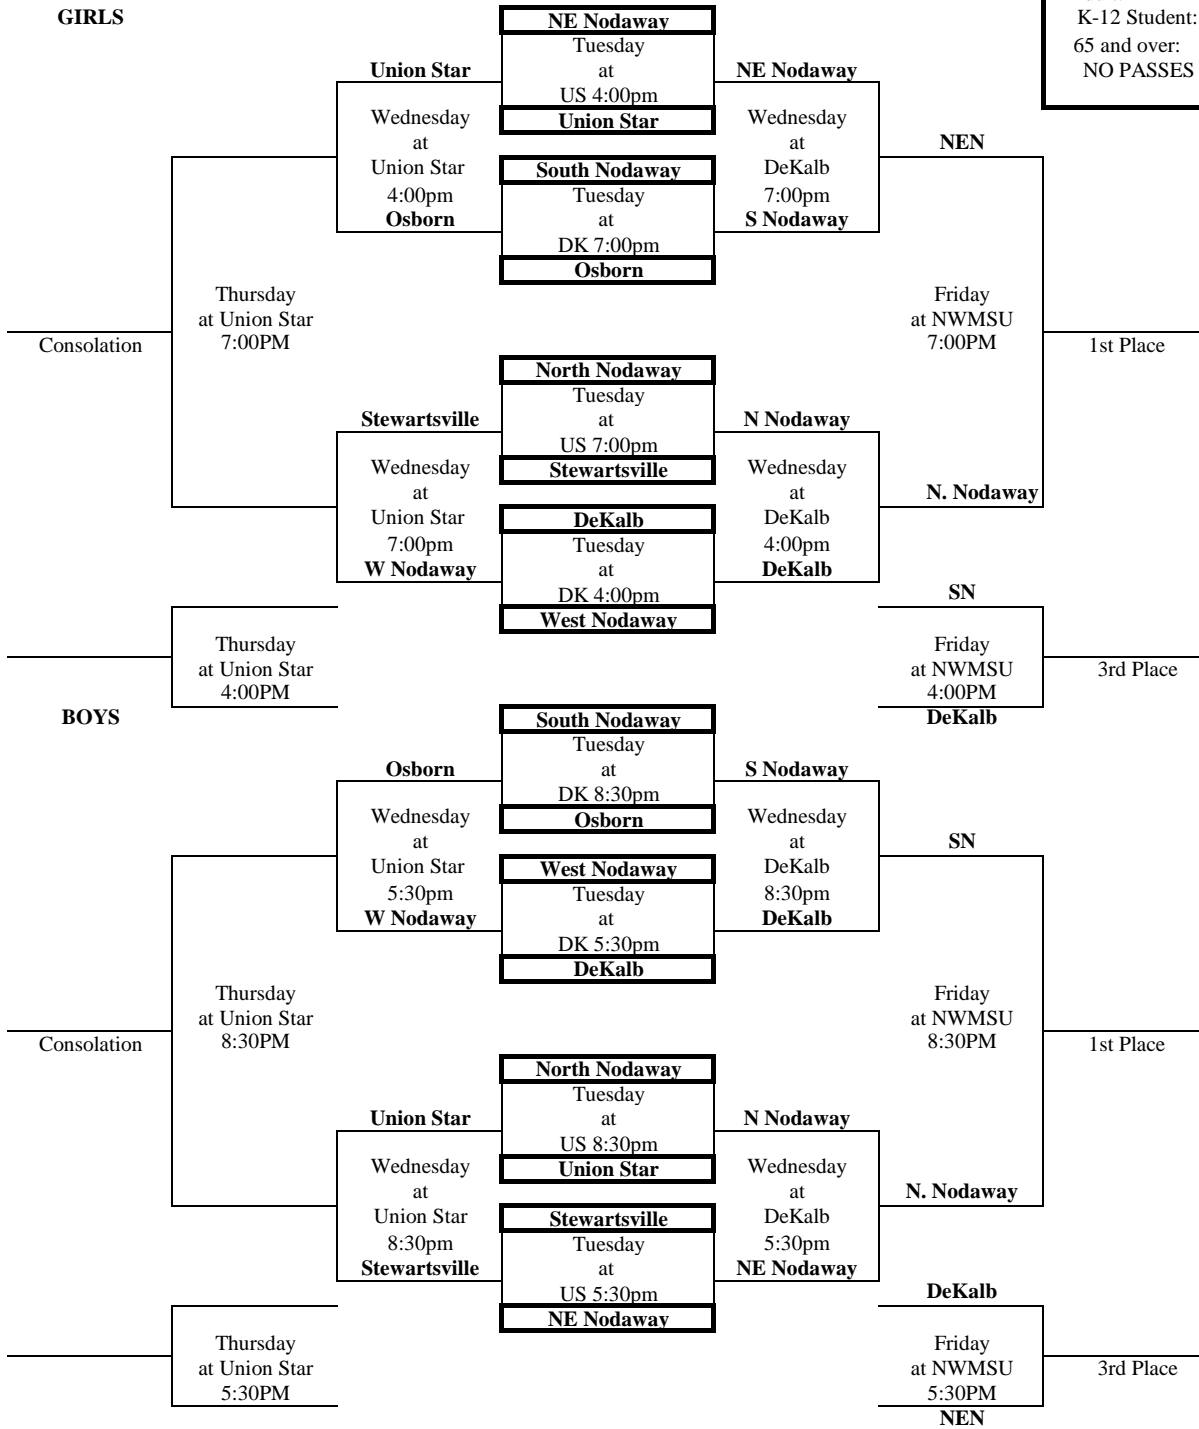

PLATTE VALLEY INVITATIONAL TOURNAMENT

Mondays Games will be played at Union Star and DeKalb, Tuesday though Thursday games at Union Star
 Third Place and Finals Played at Bearcat Arena at NWMSU
 Tournament Dates Nov 27th -Nov 30th

GATE PRICES	
Adult:	\$4.00
K-12 Student:	\$3.00
65 and over:	FREE
NO PASSES ACCEPTED	

Games will start early each night, as much as 15 minutes ahead